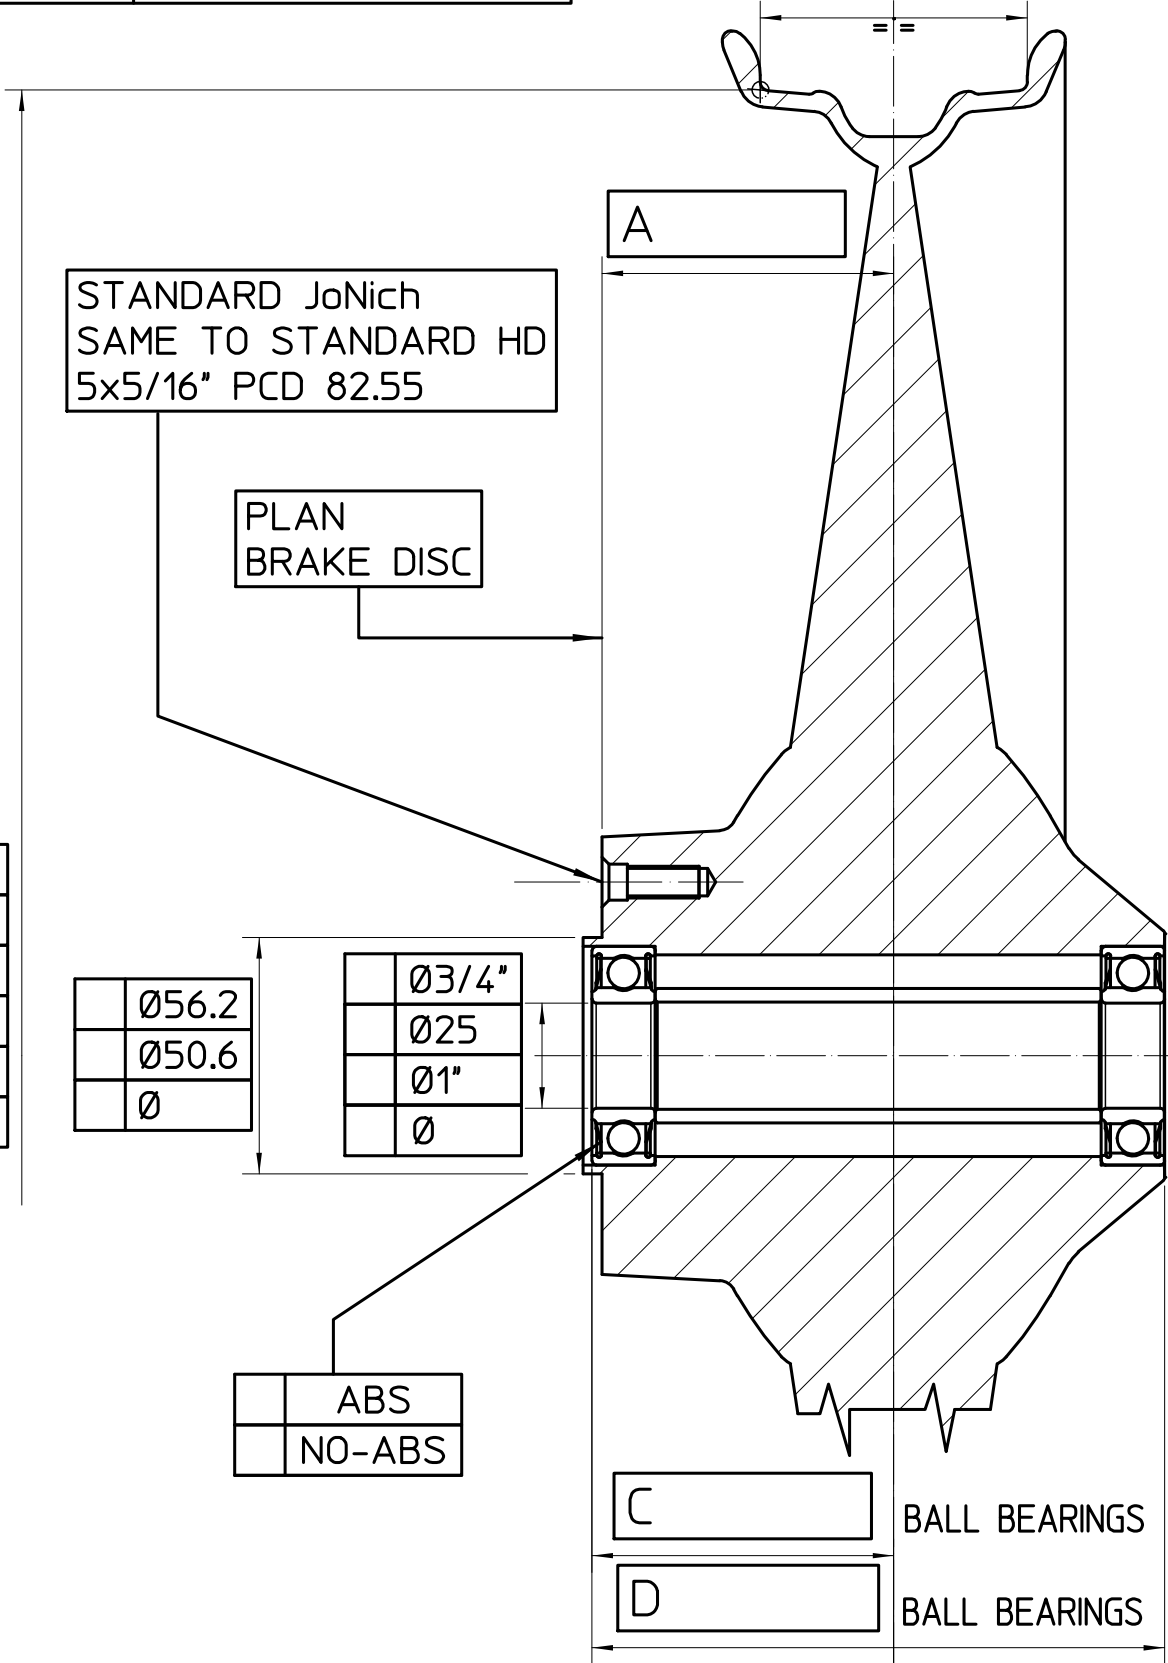

JONICH FRONT SINGLE BRAKE DISC

BRAND	-
MODEL	-
Model Year	-

	2.50"	5.50"
	3.00"	6.00"
	3.50"	8.00"
	4.25"	"

STANDARD JoNich
SAME TO STANDARD HD
5x5/16" PCD 82.55

PLAN
BRAKE DISC

	Ø16"
	Ø17"
	Ø18"
	Ø19"
	Ø21"
	Ø "

	Ø56.2
	Ø50.6
	Ø

	Ø3/4"
	Ø25
	Ø1"
	Ø

	ABS
	NO-ABS

C

BALL BEARINGS

D

BALL BEARINGS