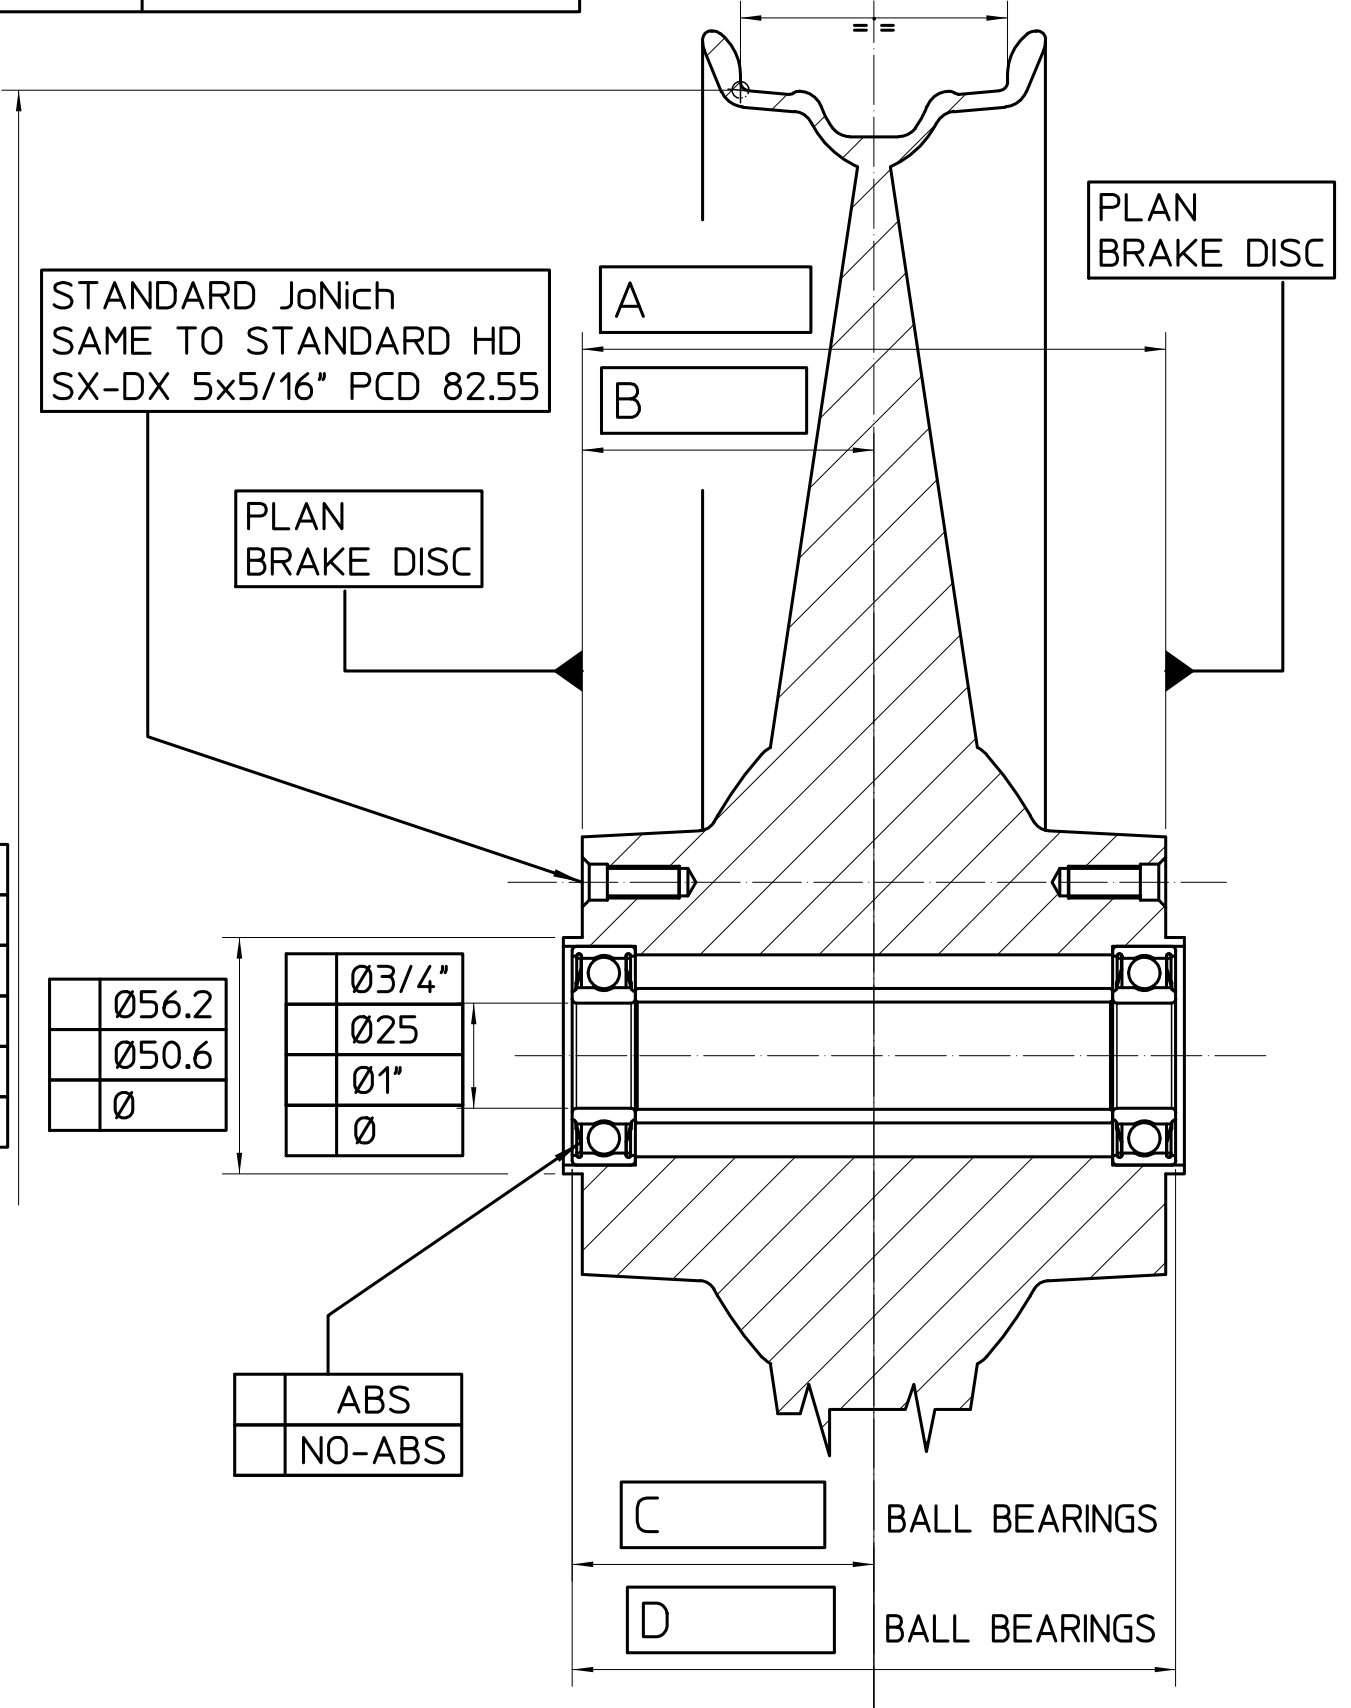

# JONICH FRONT DOUBLE BRAKE DISC

BRAND	-
MODEL	-
Model Year	-

	2.50"	5.50"
	3.00"	6.00"
	3.50"	8.00"
	4.25"	"

STANDARD JoNich  
SAME TO STANDARD HD  
SX-DX 5x5/16" PCD 82.55

PLAN  
BRAKE DISC

PLAN  
BRAKE DISC

	Ø16"
	Ø17"
	Ø18"
	Ø19"
	Ø21"
	Ø "

	Ø56.2
	Ø50.6
	Ø

	Ø3/4"
	Ø25
	Ø1"
	Ø

	ABS
	NO-ABS

C

BALL BEARINGS

D

BALL BEARINGS