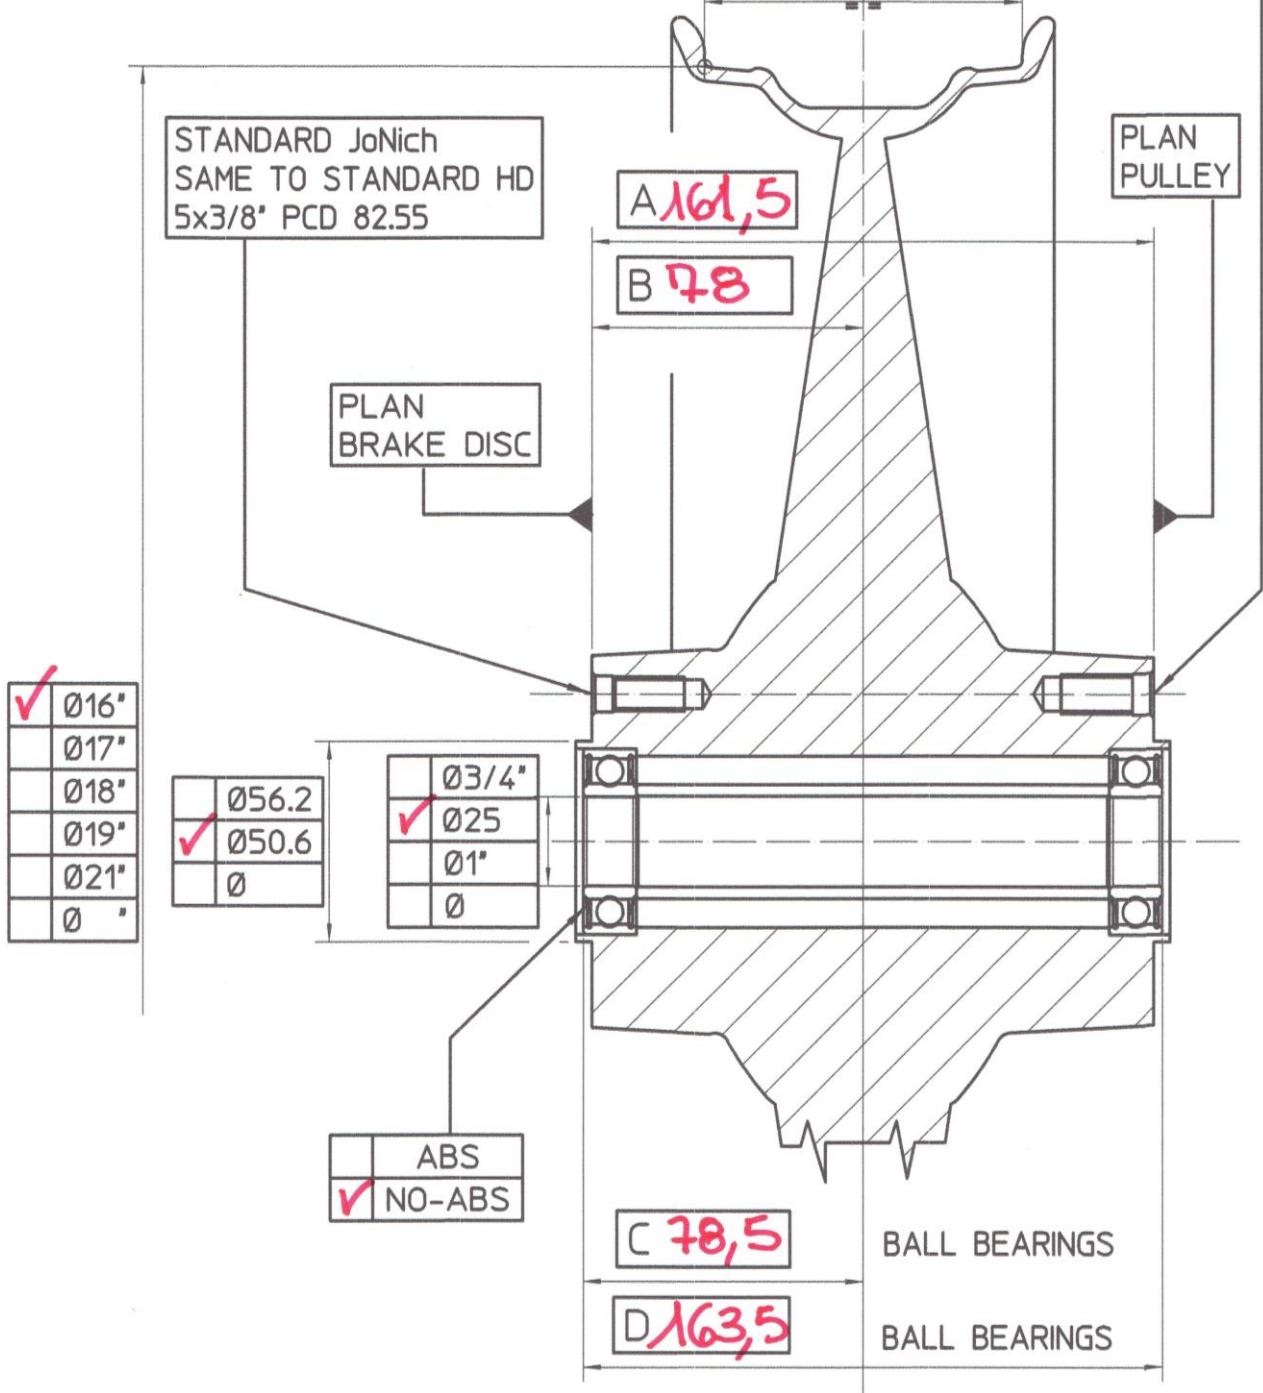

STANDARD JoNich
 SAME TO STANDARD HD
 5x7/16" PCD 82.55

JONICH REAR WHEEL

BRAND	- HD
MODEL	- FORTY EIGHT
Model Year	- HY 10

2.50"	5.50"
3.00"	6.00"
✓ 3.50"	8.00"
4.25"	"

✓	Ø16"
	Ø17"
	Ø18"
	Ø19"
	Ø21"
	Ø "

	Ø56.2
✓	Ø50.6
	Ø

	Ø3/4"
✓	Ø25
	Ø1"
	Ø